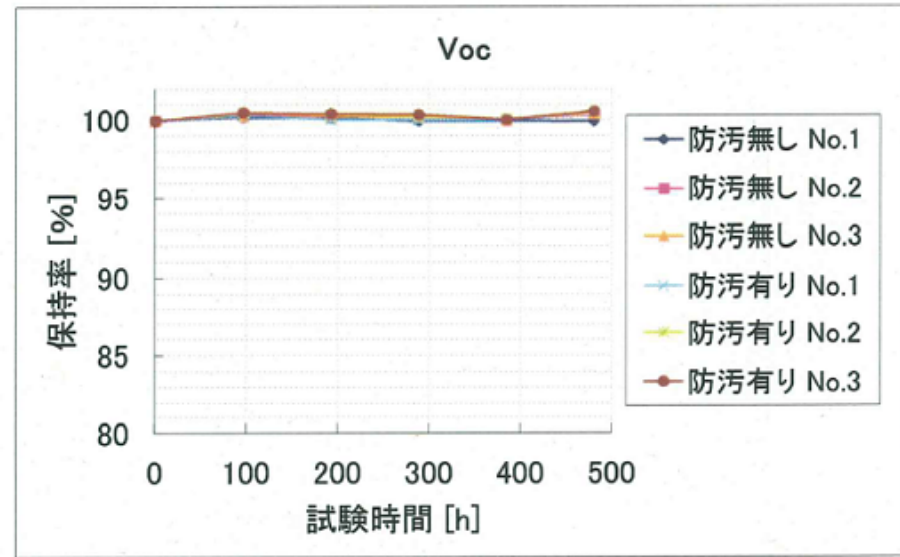

	No.	h	Isc	Voc	Pmax	Vpm	Ipm	FF
防汚コート無し	1	0	100.0	100.0	100.0	100.0	100.0	100.0
		96	99.9	100.2	98.7	99.6	99.1	98.6
		192	99.9	100.2	99.2	100.1	99.0	99.2
		288	100.2	100.0	97.7	98.8	98.9	97.5
		384	100.3	100.0	98.5	99.5	99.0	98.2
		480	100.3	99.9	98.7	99.5	99.2	98.4
	2	0	100.0	100.0	100.0	100.0	100.0	100.0
		96	100.0	100.4	99.7	100.3	99.4	99.3
		192	99.9	100.3	99.7	100.2	99.5	99.5
		288	100.0	100.2	99.3	99.8	99.6	99.1
		384	100.1	100.1	99.4	99.9	99.5	99.3
		480	100.1	100.4	99.9	100.2	99.7	99.5
	3	0	100.0	100.0	100.0	100.0	100.0	100.0
		96	99.9	100.3	99.4	100.0	99.3	99.1
		192	99.9	100.2	99.8	100.3	99.5	99.6
		288	100.0	100.2	99.2	99.7	99.5	99.1
		384	100.1	100.0	99.8	100.2	99.6	99.7
		480	99.9	100.4	99.8	100.1	99.7	99.5
防汚コート有り	1	0	100.0	100.0	100.0	100.0	100.0	100.0
		96	99.5	100.3	100.3	100.8	99.5	100.4
		192	98.9	100.1	100.1	101.0	99.1	101.2
		288	98.3	100.0	99.3	100.7	98.6	101.0
		384	98.2	100.0	98.8	100.8	98.1	100.6
		480	98.1	100.5	99.4	101.3	98.1	100.9
	2	0	100.0	100.0	100.0	100.0	100.0	100.0
		96	99.5	100.5	99.8	100.3	99.5	99.8
		192	99.2	100.4	99.6	100.6	99.0	100.1
		288	99.0	100.2	99.0	100.2	98.8	99.8
		384	99.4	100.1	99.3	100.3	99.0	99.8
		480	99.0	100.5	99.6	100.7	98.9	100.1
	3	0	100.0	100.0	100.0	100.0	100.0	100.0
		96	100.5	100.5	100.3	100.0	100.3	99.3
		192	100.0	100.4	99.9	100.5	99.4	99.5
		288	99.5	100.4	99.2	100.2	98.9	99.3
		384	99.6	100.1	99.3	100.5	98.8	99.6
		480	99.4	100.6	99.6	100.8	98.8	99.6

	No.	0h	96h	192h	288h	384h	480h
防汚コート無し	1						
	2						
	3						
防汚コート有り	1						
	2						
	3	