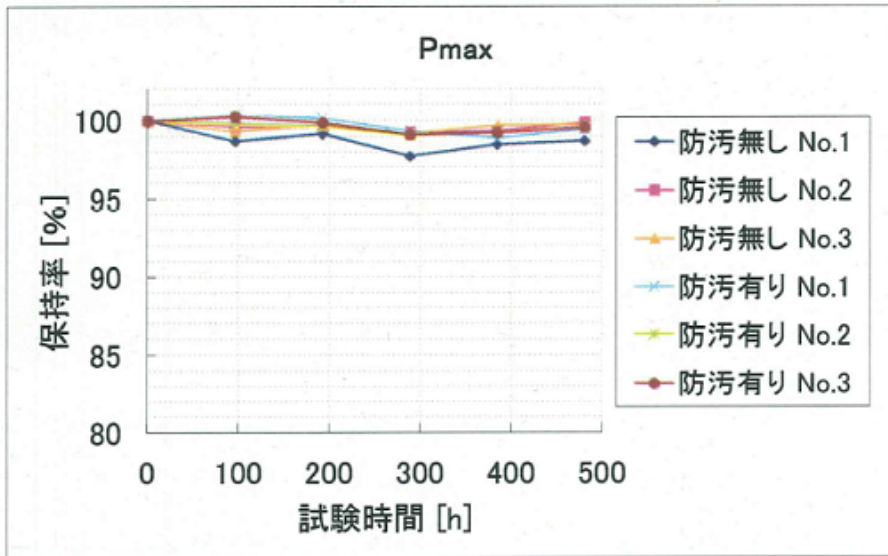

	No.	h	Isc	Voc	Pmax	Vpm	Ipm	FF
防汚コート無し	1	0	100.0	100.0	100.0	100.0	100.0	100.0
		96	99.9	100.2	98.7	99.6	99.1	98.6
		192	99.9	100.2	99.2	100.1	99.0	99.2
		288	100.2	100.0	97.7	98.8	98.9	97.5
		384	100.3	100.0	98.5	99.5	99.0	98.2
		480	100.3	99.9	98.7	99.5	99.2	98.4
	2	0	100.0	100.0	100.0	100.0	100.0	100.0
		96	100.0	100.4	99.7	100.3	99.4	99.3
		192	99.9	100.3	99.7	100.2	99.5	99.5
		288	100.0	100.2	99.3	99.8	99.6	99.1
		384	100.1	100.1	99.4	99.9	99.5	99.3
		480	100.1	100.4	99.9	100.2	99.7	99.5
	3	0	100.0	100.0	100.0	100.0	100.0	100.0
		96	99.9	100.3	99.4	100.0	99.3	99.1
		192	99.9	100.2	99.8	100.3	99.5	99.6
		288	100.0	100.2	99.2	99.7	99.5	99.1
		384	100.1	100.0	99.8	100.2	99.6	99.7
		480	99.9	100.4	99.8	100.1	99.7	99.5
防汚コート有り	1	0	100.0	100.0	100.0	100.0	100.0	100.0
		96	99.5	100.3	100.3	100.8	99.5	100.4
		192	98.9	100.1	100.1	101.0	99.1	101.2
		288	98.3	100.0	99.3	100.7	98.6	101.0
		384	98.2	100.0	98.8	100.8	98.1	100.6
		480	98.1	100.5	99.4	101.3	98.1	100.9
	2	0	100.0	100.0	100.0	100.0	100.0	100.0
		96	99.5	100.5	99.8	100.3	99.5	99.8
		192	99.2	100.4	99.6	100.6	99.0	100.1
		288	99.0	100.2	99.0	100.2	98.8	99.8
		384	99.4	100.1	99.3	100.3	99.0	99.8
		480	99.0	100.5	99.6	100.7	98.9	100.1
	3	0	100.0	100.0	100.0	100.0	100.0	100.0
		96	100.5	100.5	100.3	100.0	100.3	99.3
		192	100.0	100.4	99.9	100.5	99.4	99.5
		288	99.5	100.4	99.2	100.2	98.9	99.3
		384	99.6	100.1	99.3	100.5	98.8	99.6
		480	99.4	100.6	99.6	100.8	98.8	99.6

	No.	0h	96h	192h	288h	384h	480h
防汚コート無し	1						
	2						
	3						
防汚コート有り	1						
	2						
	3	