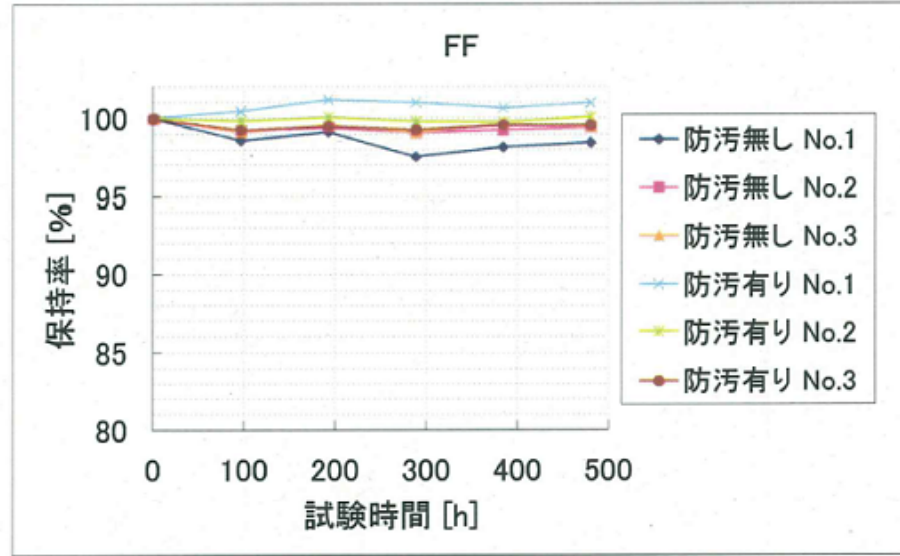

	No.	h	Isc	Voc	Pmax	Vpm	Ipm	FF
防汚コート無し	1	0	100.0	100.0	100.0	100.0	100.0	100.0
		96	99.9	100.2	98.7	99.6	99.1	98.6
		192	99.9	100.2	99.2	100.1	99.0	99.2
		288	100.2	100.0	97.7	98.8	98.9	97.5
		384	100.3	100.0	98.5	99.5	99.0	98.2
		480	100.3	99.9	98.7	99.5	99.2	98.4
	2	0	100.0	100.0	100.0	100.0	100.0	100.0
		96	100.0	100.4	99.7	100.3	99.4	99.3
		192	99.9	100.3	99.7	100.2	99.5	99.5
		288	100.0	100.2	99.3	99.8	99.6	99.1
		384	100.1	100.1	99.4	99.9	99.5	99.3
		480	100.1	100.4	99.9	100.2	99.7	99.5
	3	0	100.0	100.0	100.0	100.0	100.0	100.0
		96	99.9	100.3	99.4	100.0	99.3	99.1
		192	99.9	100.2	99.8	100.3	99.5	99.6
		288	100.0	100.2	99.2	99.7	99.5	99.1
		384	100.1	100.0	99.8	100.2	99.6	99.7
		480	99.9	100.4	99.8	100.1	99.7	99.5
防汚コート有り	1	0	100.0	100.0	100.0	100.0	100.0	100.0
		96	99.5	100.3	100.3	100.8	99.5	100.4
		192	98.9	100.1	100.1	101.0	99.1	101.2
		288	98.3	100.0	99.3	100.7	98.6	101.0
		384	98.2	100.0	98.8	100.8	98.1	100.6
		480	98.1	100.5	99.4	101.3	98.1	100.9
	2	0	100.0	100.0	100.0	100.0	100.0	100.0
		96	99.5	100.5	99.8	100.3	99.5	99.8
		192	99.2	100.4	99.6	100.6	99.0	100.1
		288	99.0	100.2	99.0	100.2	98.8	99.8
		384	99.4	100.1	99.3	100.3	99.0	99.8
		480	99.0	100.5	99.6	100.7	98.9	100.1
	3	0	100.0	100.0	100.0	100.0	100.0	100.0
		96	100.5	100.5	100.3	100.0	100.3	99.3
		192	100.0	100.4	99.9	100.5	99.4	99.5
		288	99.5	100.4	99.2	100.2	98.9	99.3
		384	99.6	100.1	99.3	100.5	98.8	99.6
		480	99.4	100.6	99.6	100.8	98.8	99.6

	No.	0h	96h	192h	288h	384h	480h
防汚コート無し	1						
	2						
	3						
防汚コート有り	1						
	2						
	3	