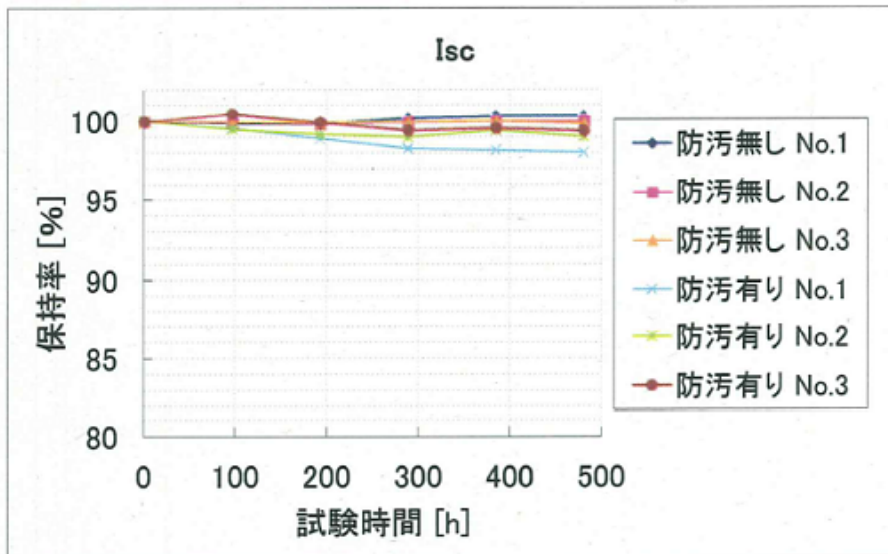

	No.	h	Isc	Voc	Pmax	Vpm	Ipm	FF
防汚コート無し	1	0	100.0	100.0	100.0	100.0	100.0	100.0
		96	99.9	100.2	98.7	99.6	99.1	98.6
		192	99.9	100.2	99.2	100.1	99.0	99.2
		288	100.2	100.0	97.7	98.8	98.9	97.5
		384	100.3	100.0	98.5	99.5	99.0	98.2
		480	100.3	99.9	98.7	99.5	99.2	98.4
	2	0	100.0	100.0	100.0	100.0	100.0	100.0
		96	100.0	100.4	99.7	100.3	99.4	99.3
		192	99.9	100.3	99.7	100.2	99.5	99.5
		288	100.0	100.2	99.3	99.8	99.6	99.1
		384	100.1	100.1	99.4	99.9	99.5	99.3
		480	100.1	100.4	99.9	100.2	99.7	99.5
	3	0	100.0	100.0	100.0	100.0	100.0	100.0
		96	99.9	100.3	99.4	100.0	99.3	99.1
		192	99.9	100.2	99.8	100.3	99.5	99.6
		288	100.0	100.2	99.2	99.7	99.5	99.1
		384	100.1	100.0	99.8	100.2	99.6	99.7
		480	99.9	100.4	99.8	100.1	99.7	99.5
防汚コート有り	1	0	100.0	100.0	100.0	100.0	100.0	100.0
		96	99.5	100.3	100.3	100.8	99.5	100.4
		192	98.9	100.1	100.1	101.0	99.1	101.2
		288	98.3	100.0	99.3	100.7	98.6	101.0
		384	98.2	100.0	98.8	100.8	98.1	100.6
		480	98.1	100.5	99.4	101.3	98.1	100.9
	2	0	100.0	100.0	100.0	100.0	100.0	100.0
		96	99.5	100.5	99.8	100.3	99.5	99.8
		192	99.2	100.4	99.6	100.6	99.0	100.1
		288	99.0	100.2	99.0	100.2	98.8	99.8
		384	99.4	100.1	99.3	100.3	99.0	99.8
		480	99.0	100.5	99.6	100.7	98.9	100.1
	3	0	100.0	100.0	100.0	100.0	100.0	100.0
		96	100.5	100.5	100.3	100.0	100.3	99.3
		192	100.0	100.4	99.9	100.5	99.4	99.5
		288	99.5	100.4	99.2	100.2	98.9	99.3
		384	99.6	100.1	99.3	100.5	98.8	99.6
		480	99.4	100.6	99.6	100.8	98.8	99.6

	No.	0h	96h	192h	288h	384h	480h
防汚コート無し	1						
	2						
	3						
防汚コート有り	1						
	2						
	3	